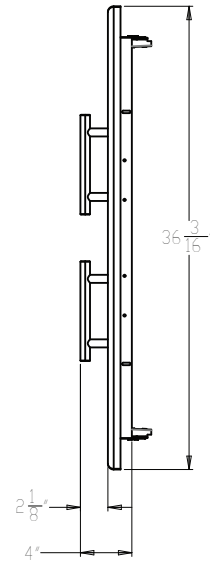

MODEL:
XOG36DD

PRO-GRADE LUXURY
DOUBLE ACCESS DOOR

36
INCH

Overall Dimensions

Width	Height	Depth
36 3/16	23 3/8	2 15/16

Cut - Out Dimensions

Width	Height	Depth
31 5/8	19	