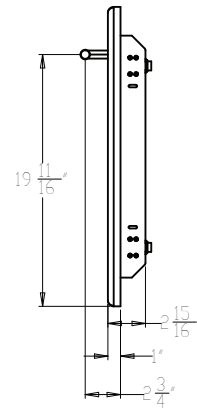

MODEL:
XOG36DD

PRO-GRADE LUXURY
DOUBLE ACCESS DOOR

36
INCH

Overall Dimensions

Width	Height	Depth
36 3/16	23 3/8	2 15/16

Cut - Out Dimensions

Width	Height	Depth
31 5/8	19	