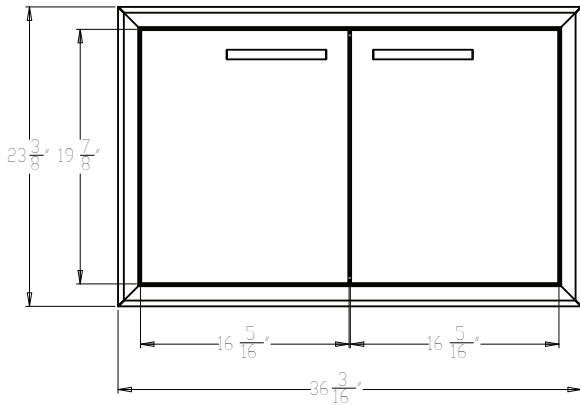

MODEL:
XOG36DD

PRO-GRADE LUXURY
DOUBLE ACCESS DOOR

36
INCH

Overall Dimensions

Width	Height	Depth
36 3/16	23 3/8	2 15/16

Cut - Out Dimensions

Width	Height	Depth
31 5/8	19	